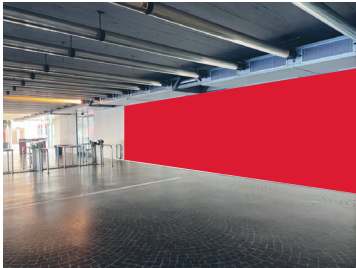

# Advertising Spaces

POSITIONS **COSTITUZIONE ENTRANCE**

TYPE

23-27 / 09 / 2024

cod. **102010101**

ADVERTISING POSITIONS MAP

**Cover Up** hung on the wall along the travelator route just before Costituzione Entrance turnstiles.