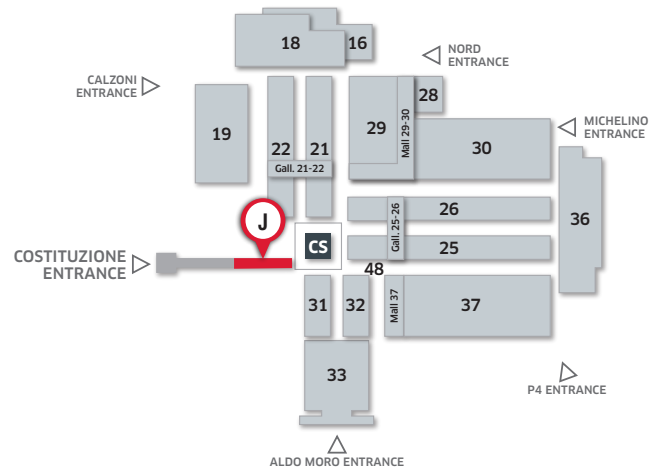

# Advertising Spaces

POSITIONS **COSTITUZIONE ENTRANCE**

TYPE

23-27 / 09 / 2024

cod. **102010101**

ADVERTISING POSITIONS MAP

**Cover Up** hung on the wall along the travelator route just before Costituzione Entrance turnstiles.